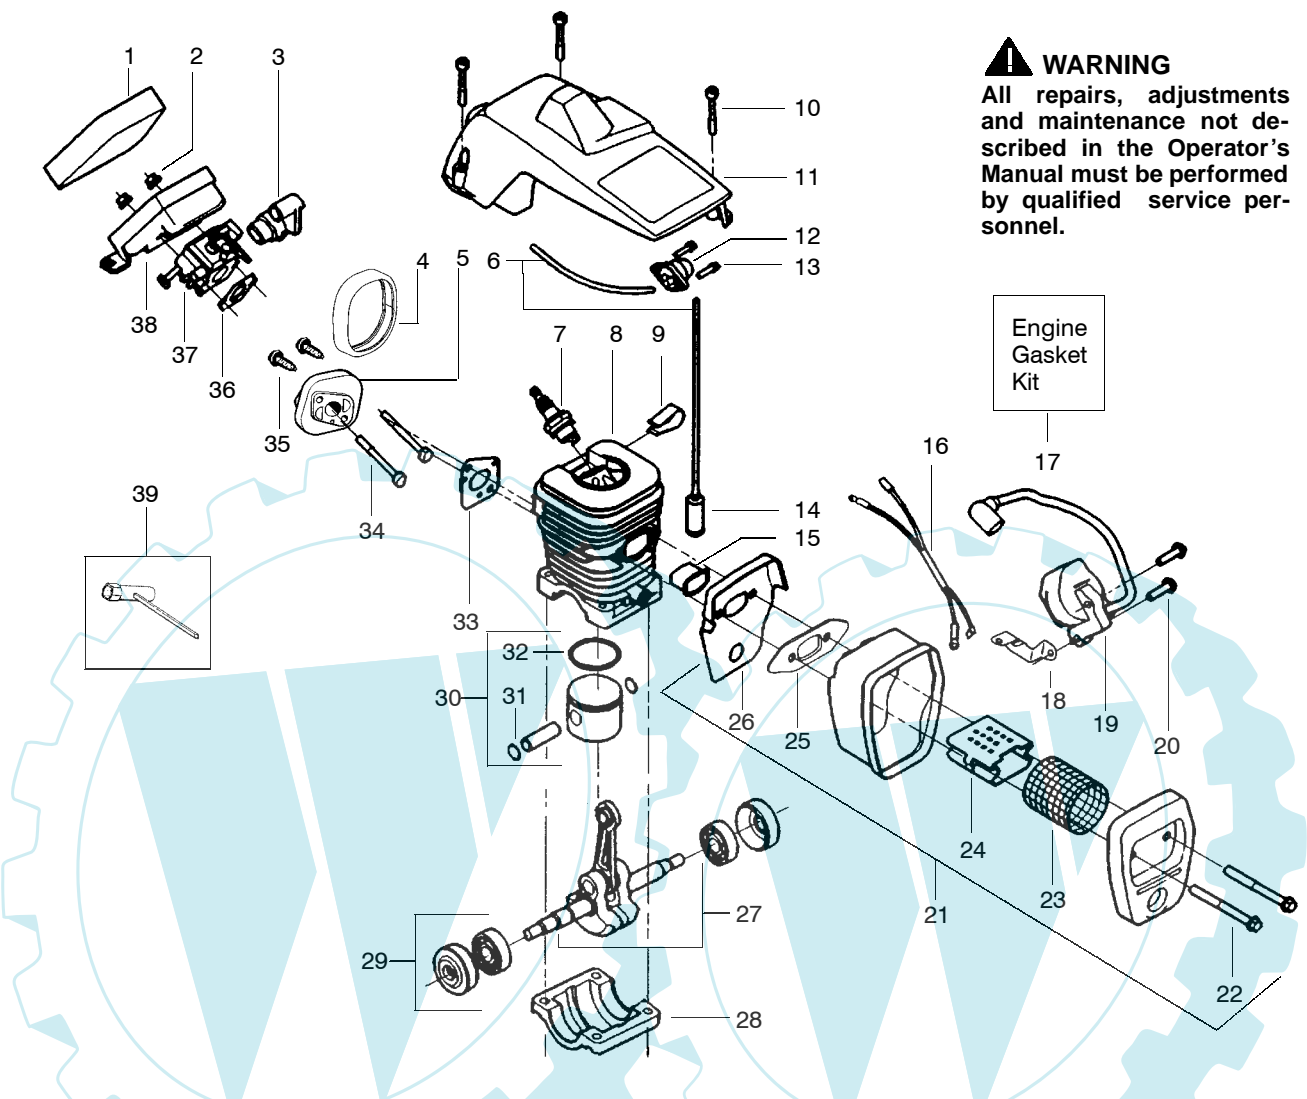

PARTS LIST NO. 530086987		Poulan® PARTS LIST	CHAIN SAW MODEL(S) 2150–Russia	
DATE 1/07/03	Replaces 86987 – 7/25/02		Note: Illustration may differ from actual model due to design changes	PAGE NO. 2

⚠ WARNING
All repairs, adjustments and maintenance not described in the Operator's Manual must be performed by qualified service personnel.

Ref.	Part No.	Description	Ref.	Part No.	Description	Ref.	Part No.	Description
1.	530037793	Foam–Air Filter	17.	530069608	Kit–Engine Gasket (Incl. 25, 33 & 36)	31.	530015697	Retainer–Piston Pin
2.	530016101	Nut	18.	530047442	Strap–Ground	32.	530029805	Ring – Piston
3.	530035526	Grommet–Carb Adjust	19.	530039198	Module–Ignition	33.	530069608	Gasket–Carb. Adap.(kit)
4.	530054144	Seal–Carb Adapter	20.	530015814	Screw	34.	530016187	Screw
5.	530049700	Carb. Adapter	21.	530047207	Assy–Muffler (Incl. 22–26)	35.	530016386	Screw
6.	530069247	Kit–Fuel Line (Small)	22.	530016132	Screw	36.	530069608	Gasket – Carburetor(kit)
7.	Champion	Spark Plug (RCJ–7Y)	23.	530036103	Screen–Spark	37.	---	Kit–Carburetor (WT–324)
8.	530069606	Kit–Cylinder	24.	530037813	Diffuser–Muffler	38.	530037804	Housing–Air Filter (WT–624)
9.	530016136	Clip–High Tension Lead	25.	530069608	Gasket–Muffler (kit)	39.	530031163	Wrench – Bar
10.	530016153	Screw	26.	530049870	Backplate–Muffler	Not Shown		
11.	530071310	Shield–Cylinder	27.	530047062	Assy. – Crankshaft			
12.	530047213	Assy–Air Purge	28.	530037935	Cap–Crankcase			
13.	530015780	Screw	29.	530056363	Assy.–Seal & Bearing			
14.	530095646	Assy–Fuel Pick–up	30.	530069604	Kit–Piston(Incl. 31 & 32)	530163675	Operator Manual	
15.	530037652	Insulator–Heat				530038257	Decal Warning	
16.	530052296	Assy. –Wire Harness				530038486	Decal Stop	

✓ = NEW PART NUMBER FOR THIS IPL   * = REFER TO THE SERVICE REFERENCE INDICATED FOR MORE INFORMATION. (LOCATED AT END OF IPL)
● = THESE PARTS ARE ILLUSTRATED FOR CLARITY. ORDER COMPLETE ASSEMBLY.