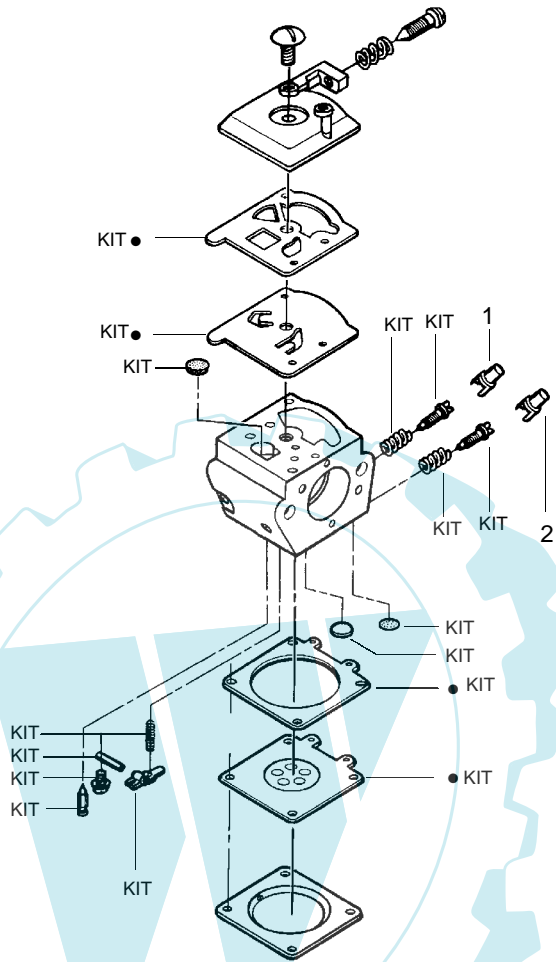

PARTS LIST NO. 530086987		Poulan® PARTS LIST	CHAIN SAW MODEL(s) 2150–Russia	
DATE 1/07/03	Replaces 86987 – 7/25/02		Note: Illustration may differ from actual model due to design changes	PAGE NO. 3

Carburetor Assembly – WT324 – #530069703

⚠ WARNING
All repairs, adjustments and maintenance not described in the Operator's Manual must be performed by qualified service personnel.

Carb. Repair Kit

Gasket/Dia. Kit

Ref.	Part No.	Description
1.	530038479	Limiter Cap–High
2.	530038478	Limiter Cap–Low
3.	530069826	Carburetor Repair Kit (KIT= Indicates Contents)
4.	530069844	Gasket Diaphragm Kit (● Indicates Contents)

Kit - Carburetor Assembly No. 530071620 - WT-624

Note: No Repair kits are available for this carburetor, please order the complete assembly part number 530-071620 - WT-624

✓ = NEW PART NUMBER FOR THIS IPL   ★ = REFER TO THE SERVICE REFERENCE INDICATED FOR MORE INFORMATION. (LOCATED AT END OF IPL)
● = THESE PARTS ARE ILLUSTRATED FOR CLARITY. ORDER COMPLETE ASSEMBLY.