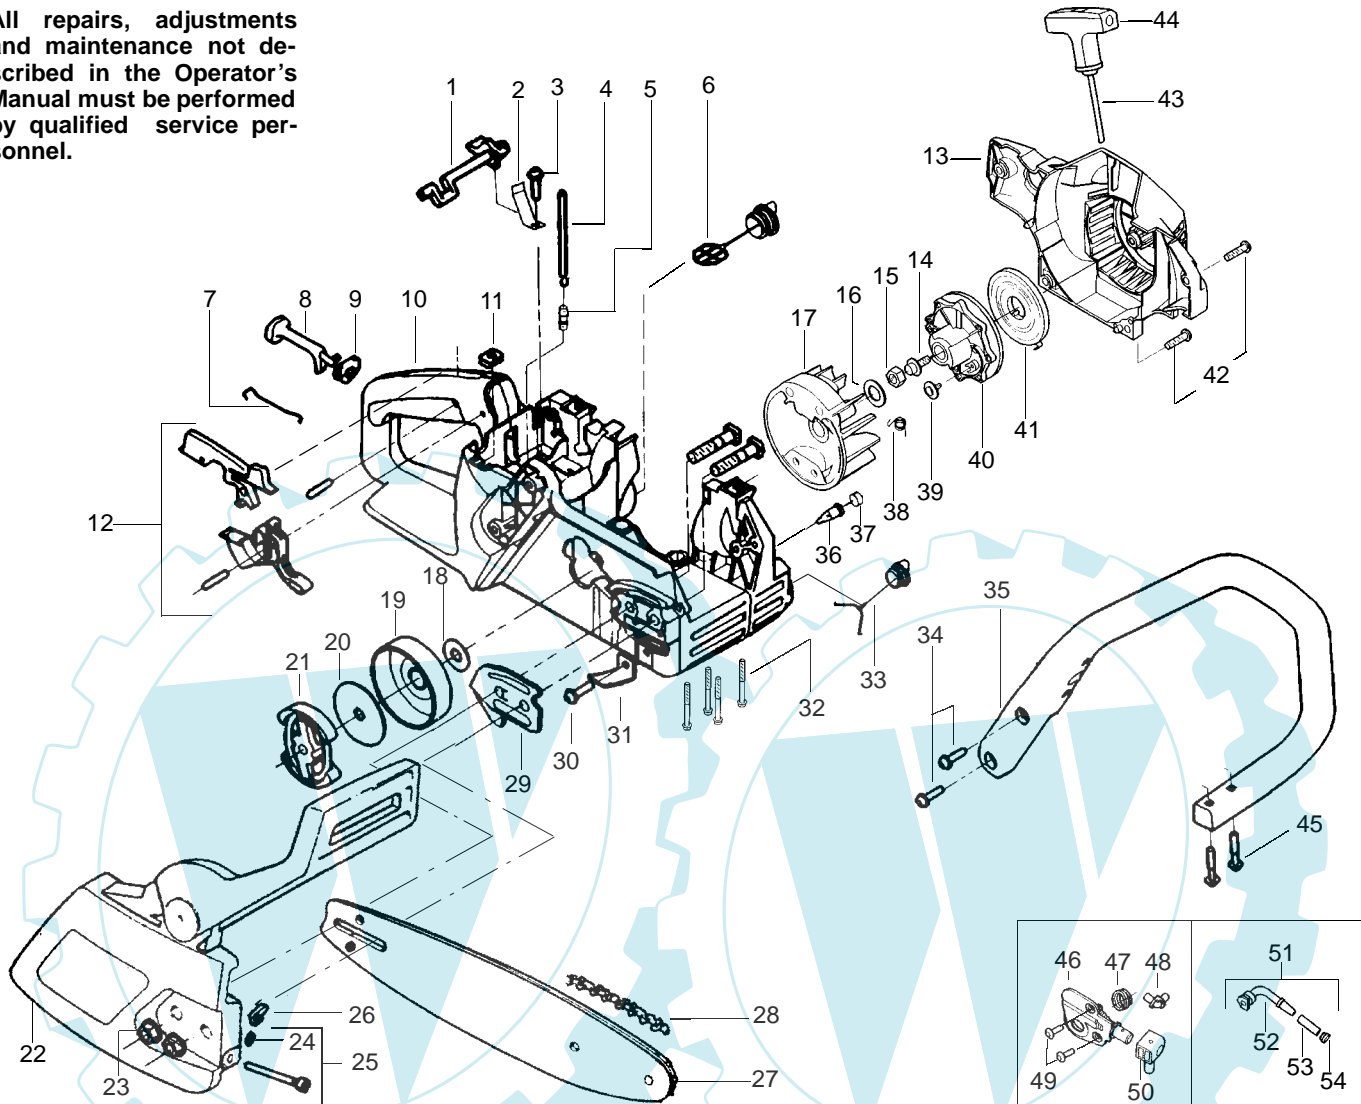

PARTS LIST NO. 530086987		Poulan® PARTS LIST	CHAIN SAW MODEL(s) 2150-Russia
DATE 1/07/03	Replaces 86987 - 7/25/02		Note: Illustration may differ from actual model due to design changes

WARNING
All repairs, adjustments and maintenance not described in the Operator's Manual must be performed by qualified service personnel.

✓ = NEW PART NUMBER FOR THIS IPL * = REFER TO THE SERVICE REFERENCE INDICATED FOR MORE INFORMATION. (LOCATED AT END OF IPL)

PARTS LIST NO. 530086987		Poulan® PARTS LIST	CHAIN SAW MODEL(S) 2150–Russia
DATE 1/07/03	Replaces 86987 – 7/25/02		Note: Illustration may differ from actual model due to design changes